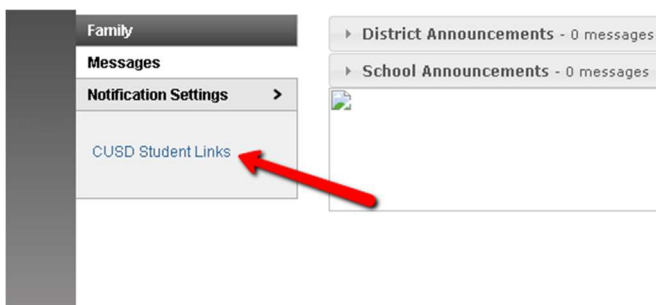

# Students Logging into ConnectED

URL: [www.cusd80.com](http://www.cusd80.com)

Click on Online Grades in the top right hand corner of the page.

Login to the student portal using your computer username and password. (*Hint: S + Student#*)

You will click on CUSD Student Links on the left hand side menu closer to the bottom of the screen.

A new tab or window will open up with the available student links. Click on the **ConnectED** application. It will automatically log you in.